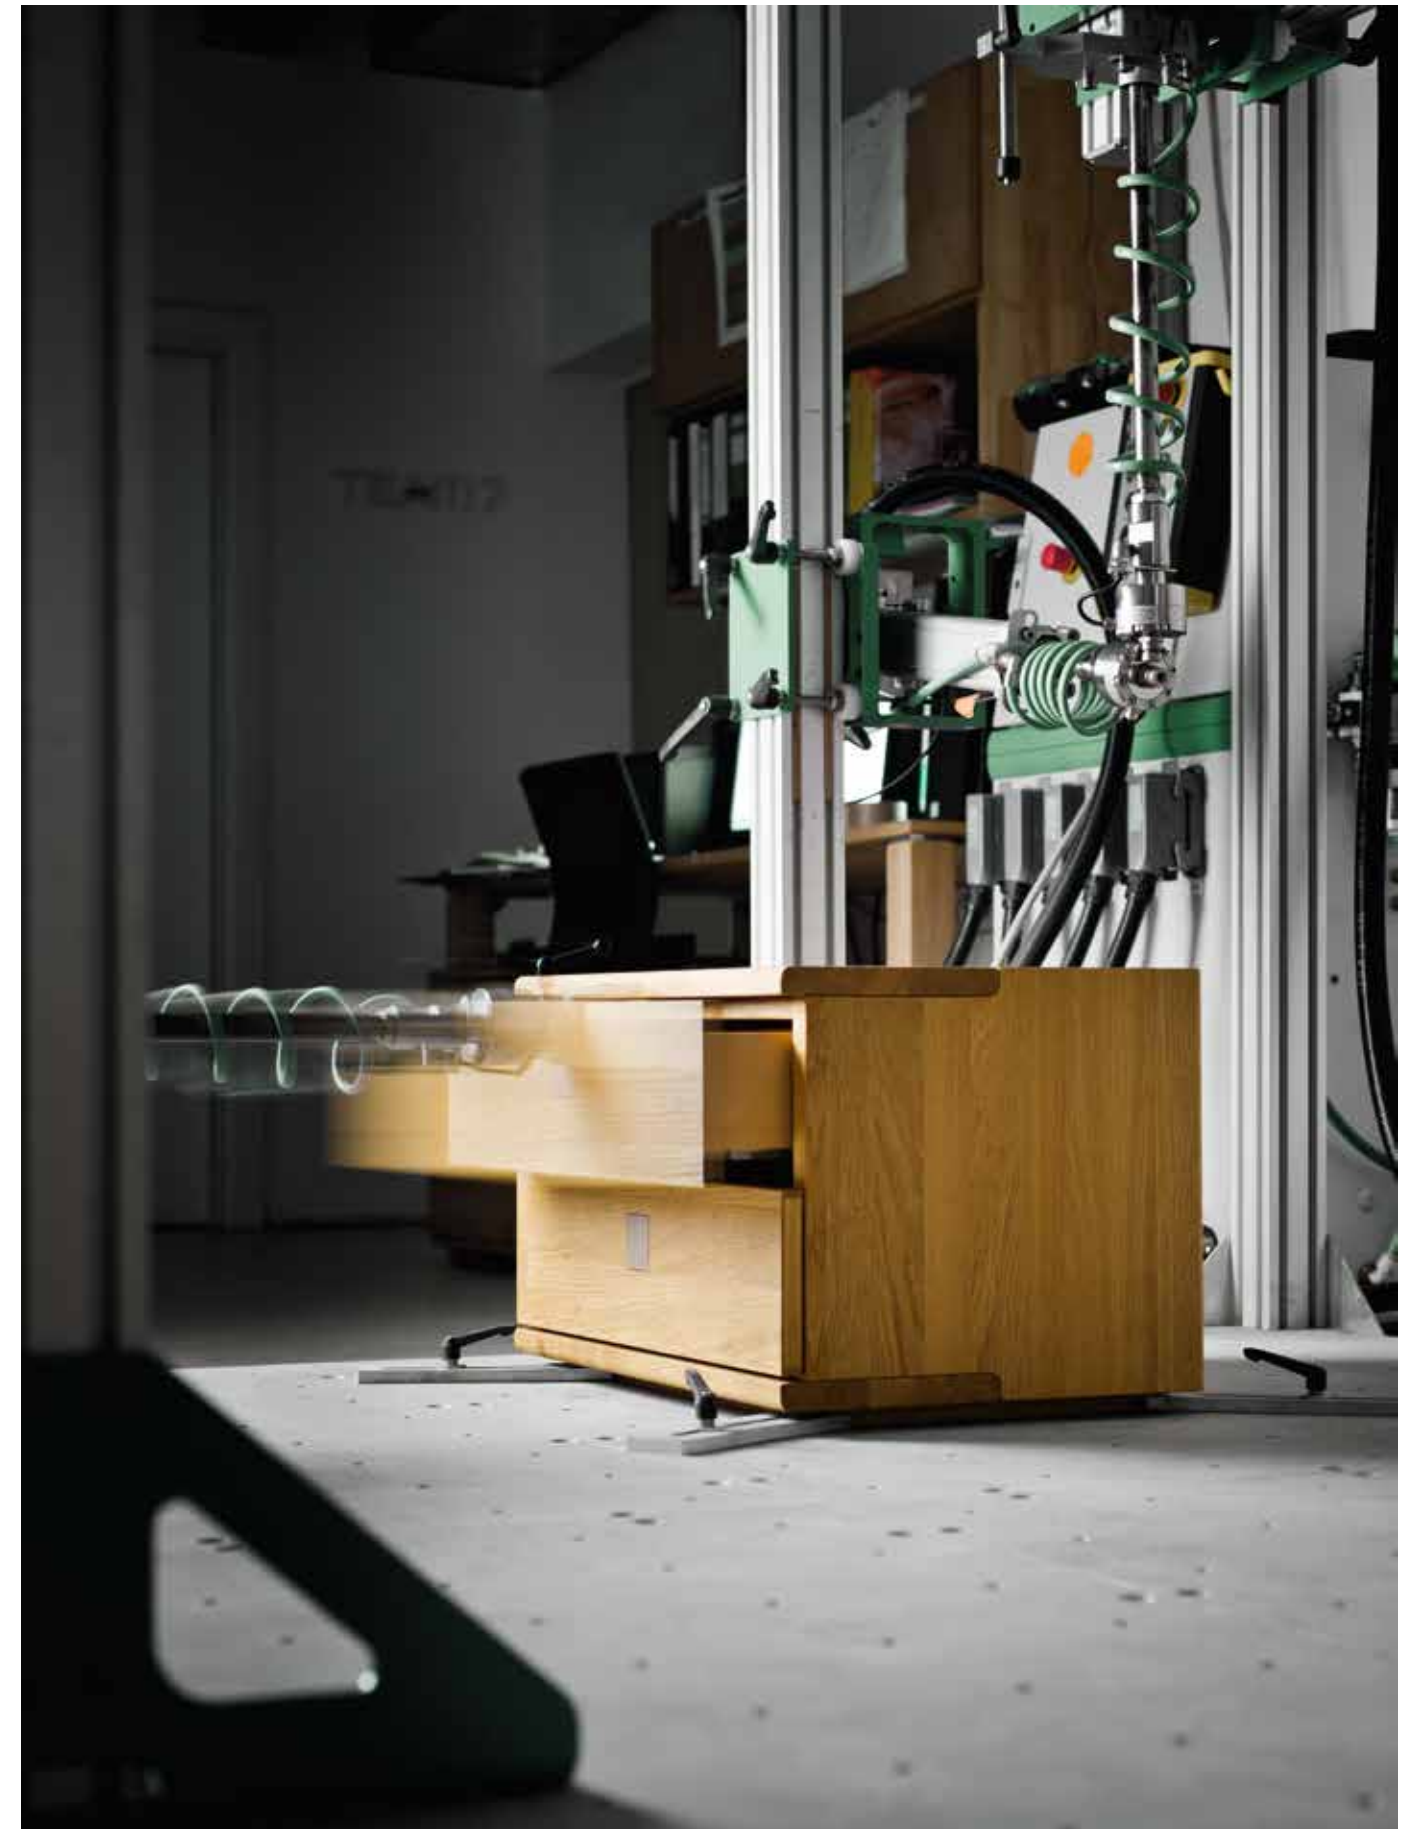

WE ARE OUR OWN TOUGHEST INSPECTORS.

- it's a tree story.

The ingenuity of nature is the inspiration behind our constant drive to find new solutions for greater functionality and comfort. We implement them with our signature attention to detail and perfect craftsmanship, that's what makes our kitchens and furniture so extraordinary. Numerous patents and utility models underline the innovative power of TEAM 7. This means that, in the development phase itself, we comprehensively test the function, ergonomics, stability and safety of our products in our own laboratory, over thousands of cycles. TEAM 7 furniture is always made to order – with perfected technology and function.