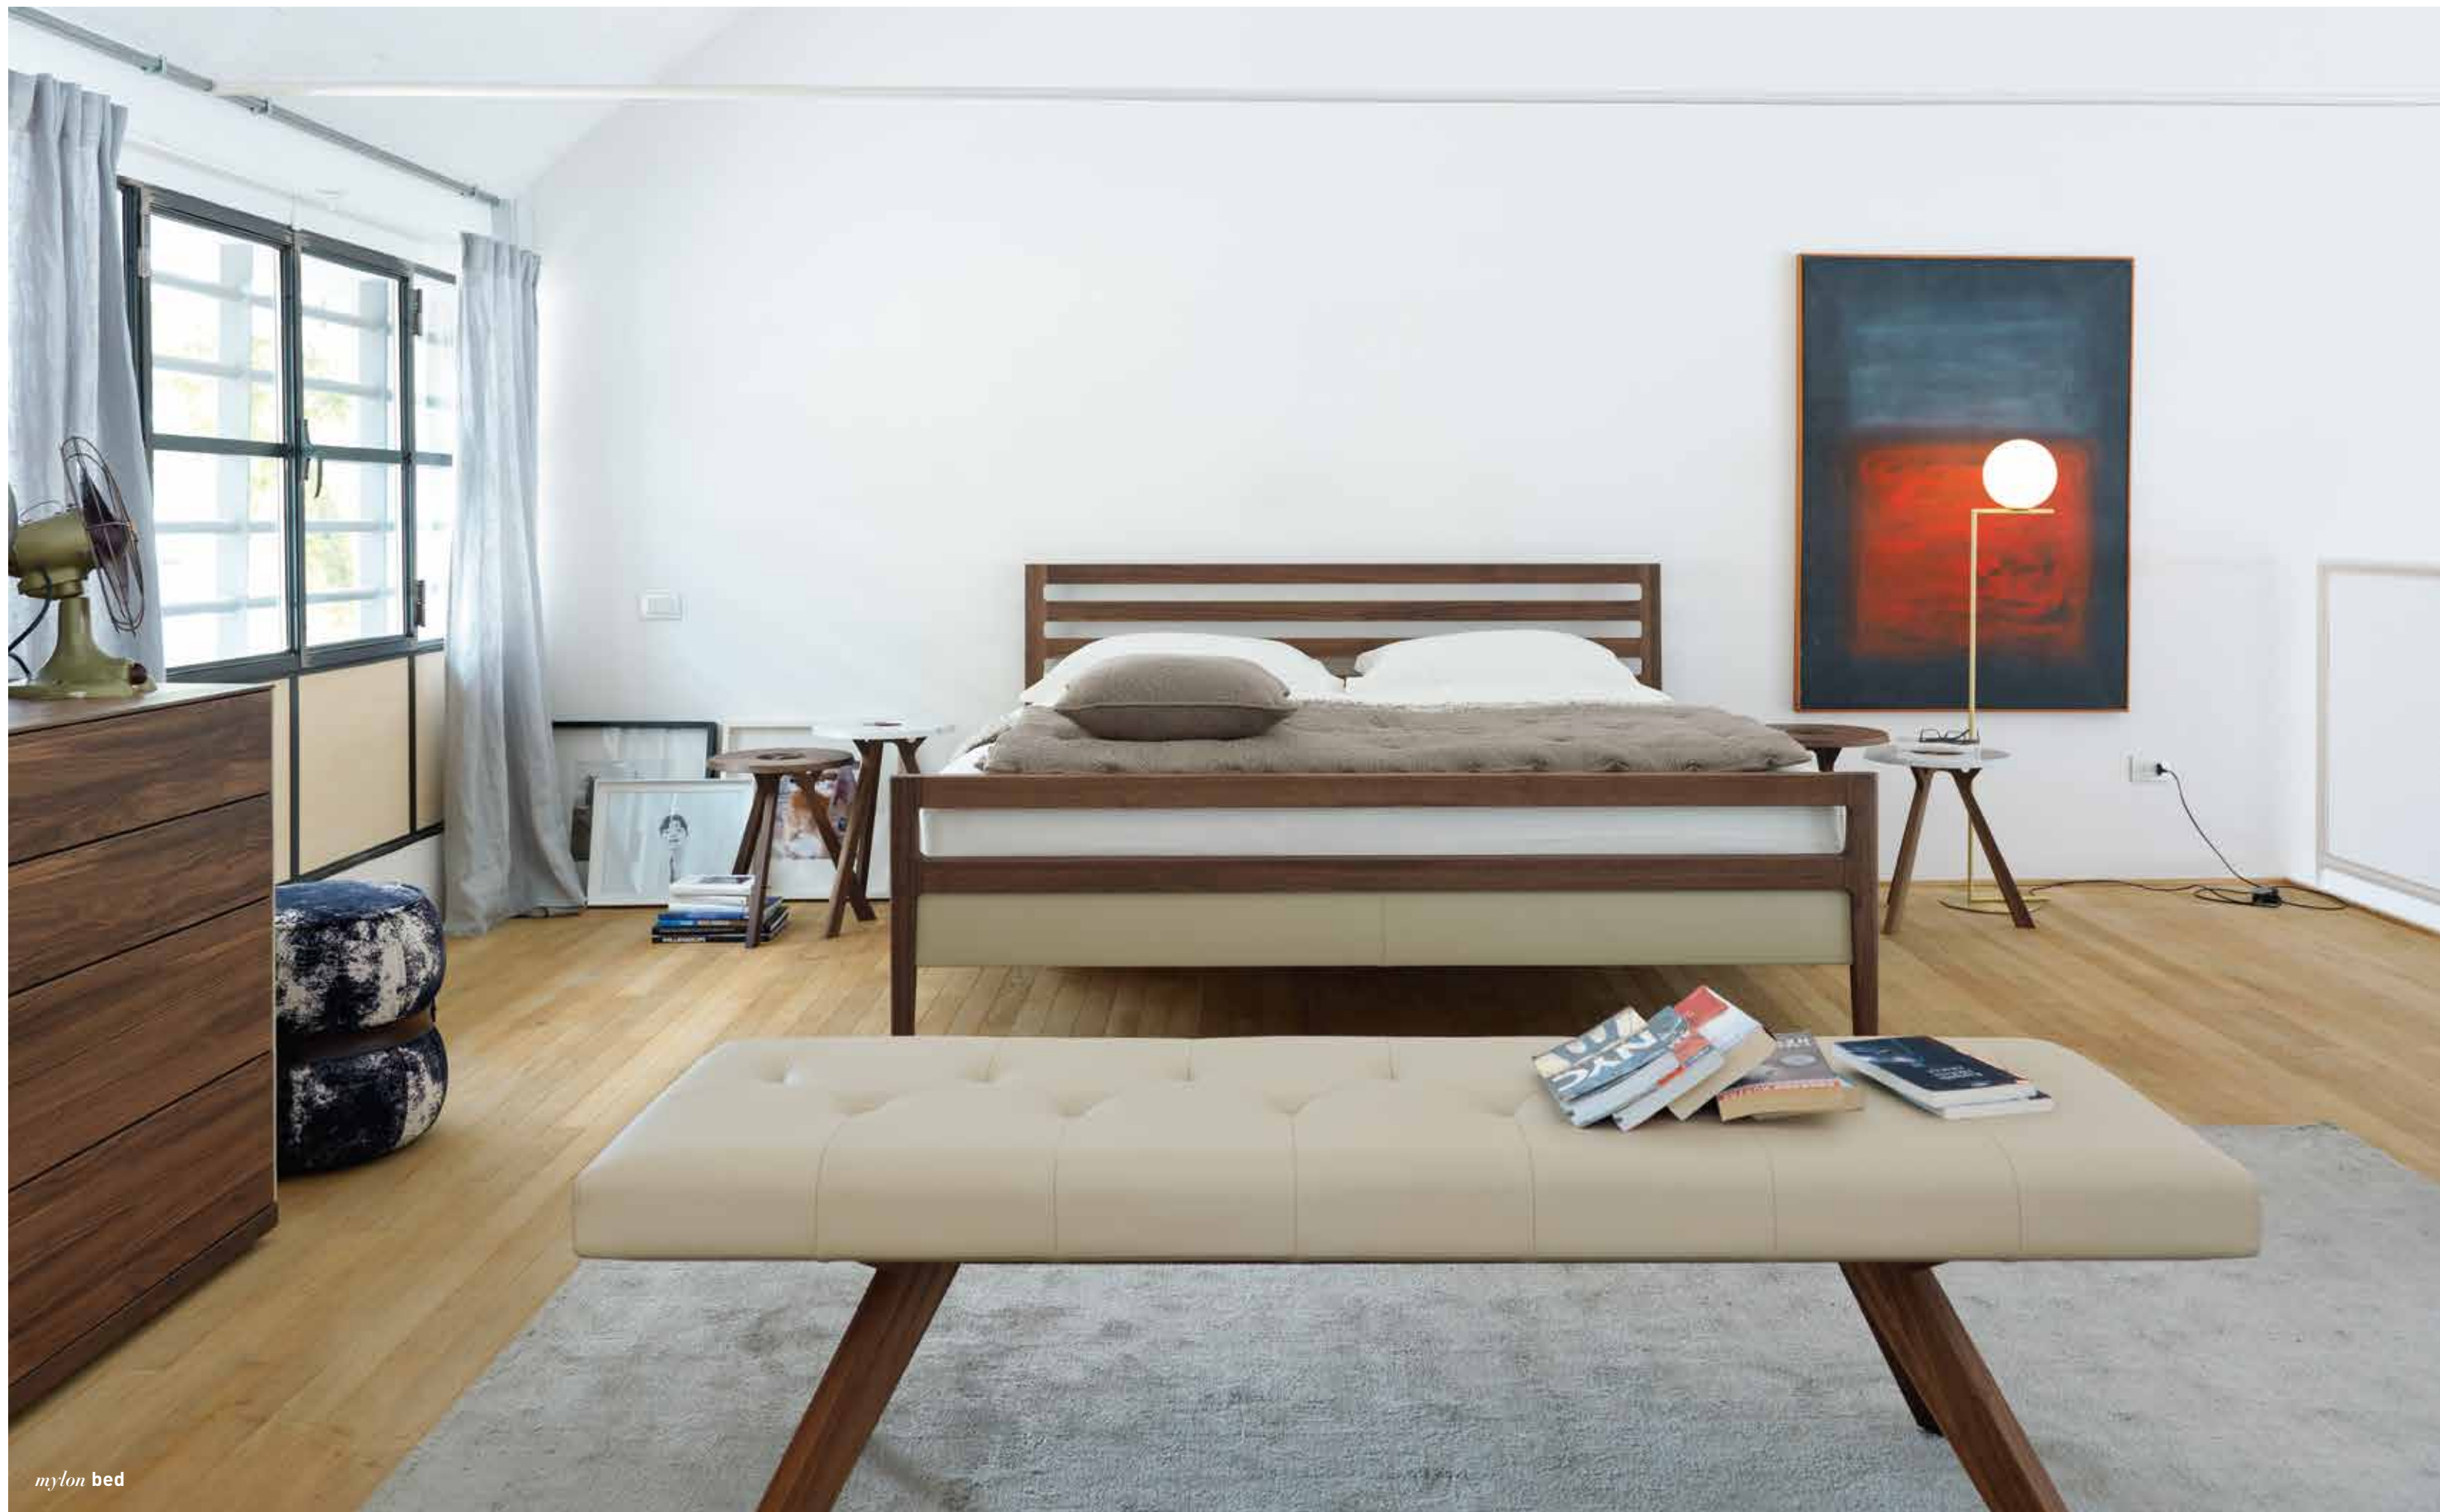

## *mylon*

In 2015 the designer Jacob Strobel reinterpreted the classic four-leg bed – and gave it an elevated, seductively slim appearance. The version with the delicate upholstered headboard in fabric or leather moves the fine wood construction even more into the spotlight. The cover of the upholstered headboard and the bed sides are removable – for easy cleaning as well as a change of material or colour.

## *soft*

The **soft** hinged door wardrobe is a spacious piece of craftsmanship. And the best thing about it – you can adapt it to your own preferences. Select your individual mix of coloured glass and solid wood and plan the interior just as you like. The optional mount with LED lighting perfectly illuminates your finished masterpiece.

*mylon bed*