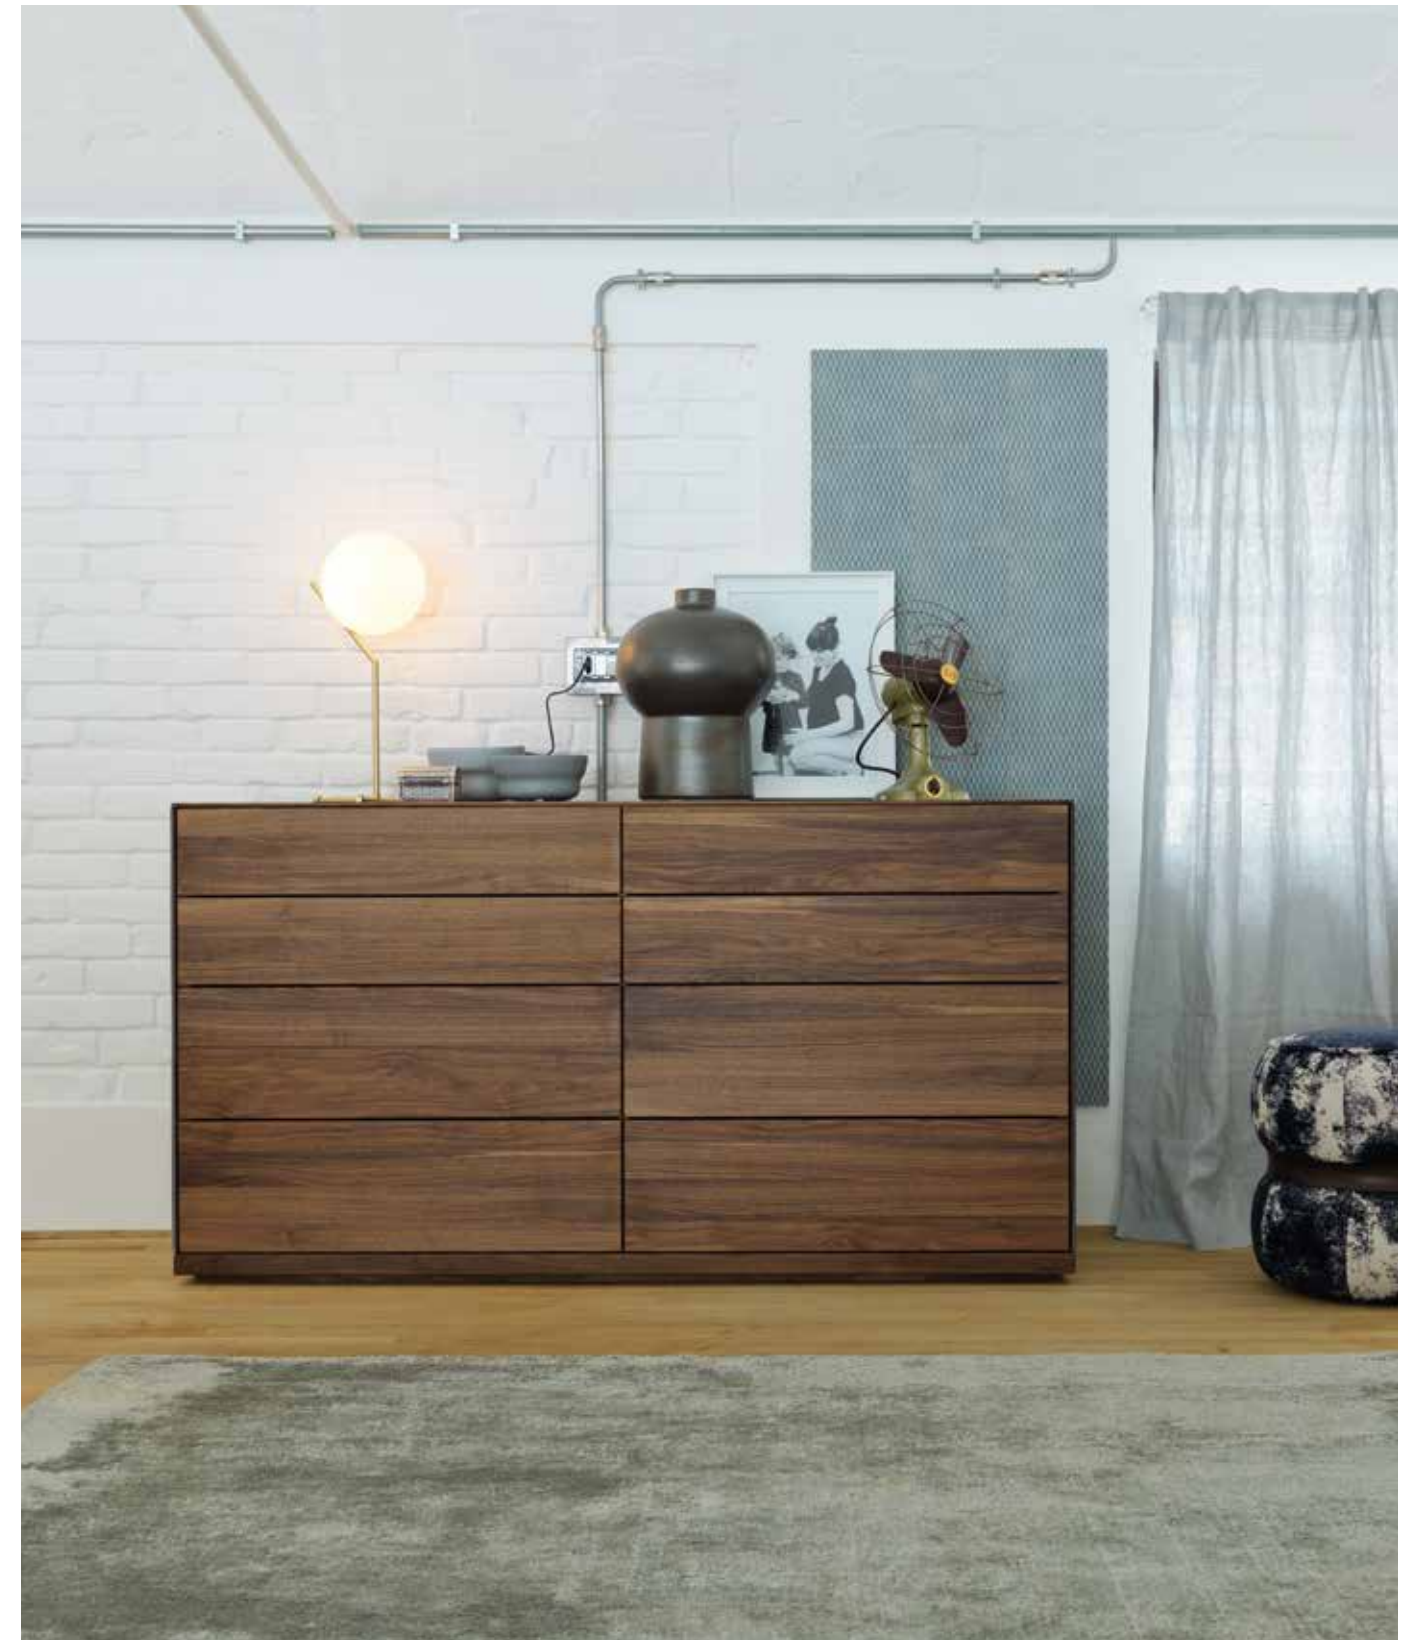

### *riletto*

The **riletto** bed can be enhanced with stylish consoles if desired. The love for detailed craftsmanship is apparent here: The attachment consists of a joint made exclusively of wood. The consoles can be used as practical trays and are also available with an integrated drawer.

*riletto*

Thanks to its slender dimensions, even the version of our **riletto** bed that comes with wooden sides and a leather headboard has that special floating appearance. Smoothly rounded surfaces give the solid material of the side sections a soft look and feel, while literally emphasising the beauty of its solid wood. In perfect unison with this are the matching **riletto** bedside cabinets with their typical leather sides.