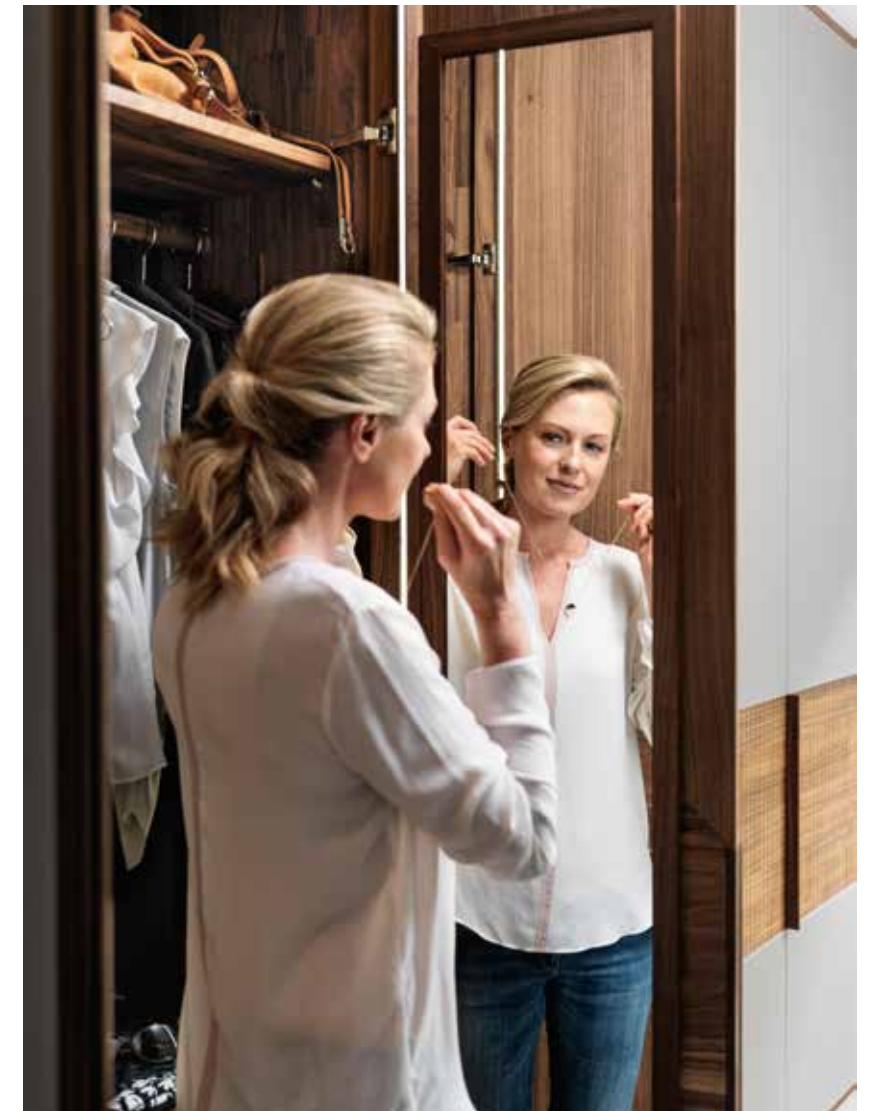

**NO MATTER
WHAT THE LATEST
FASHION,
TIDY STORAGE IS
ALWAYS EN VOGUE.**

- it's a tree story.