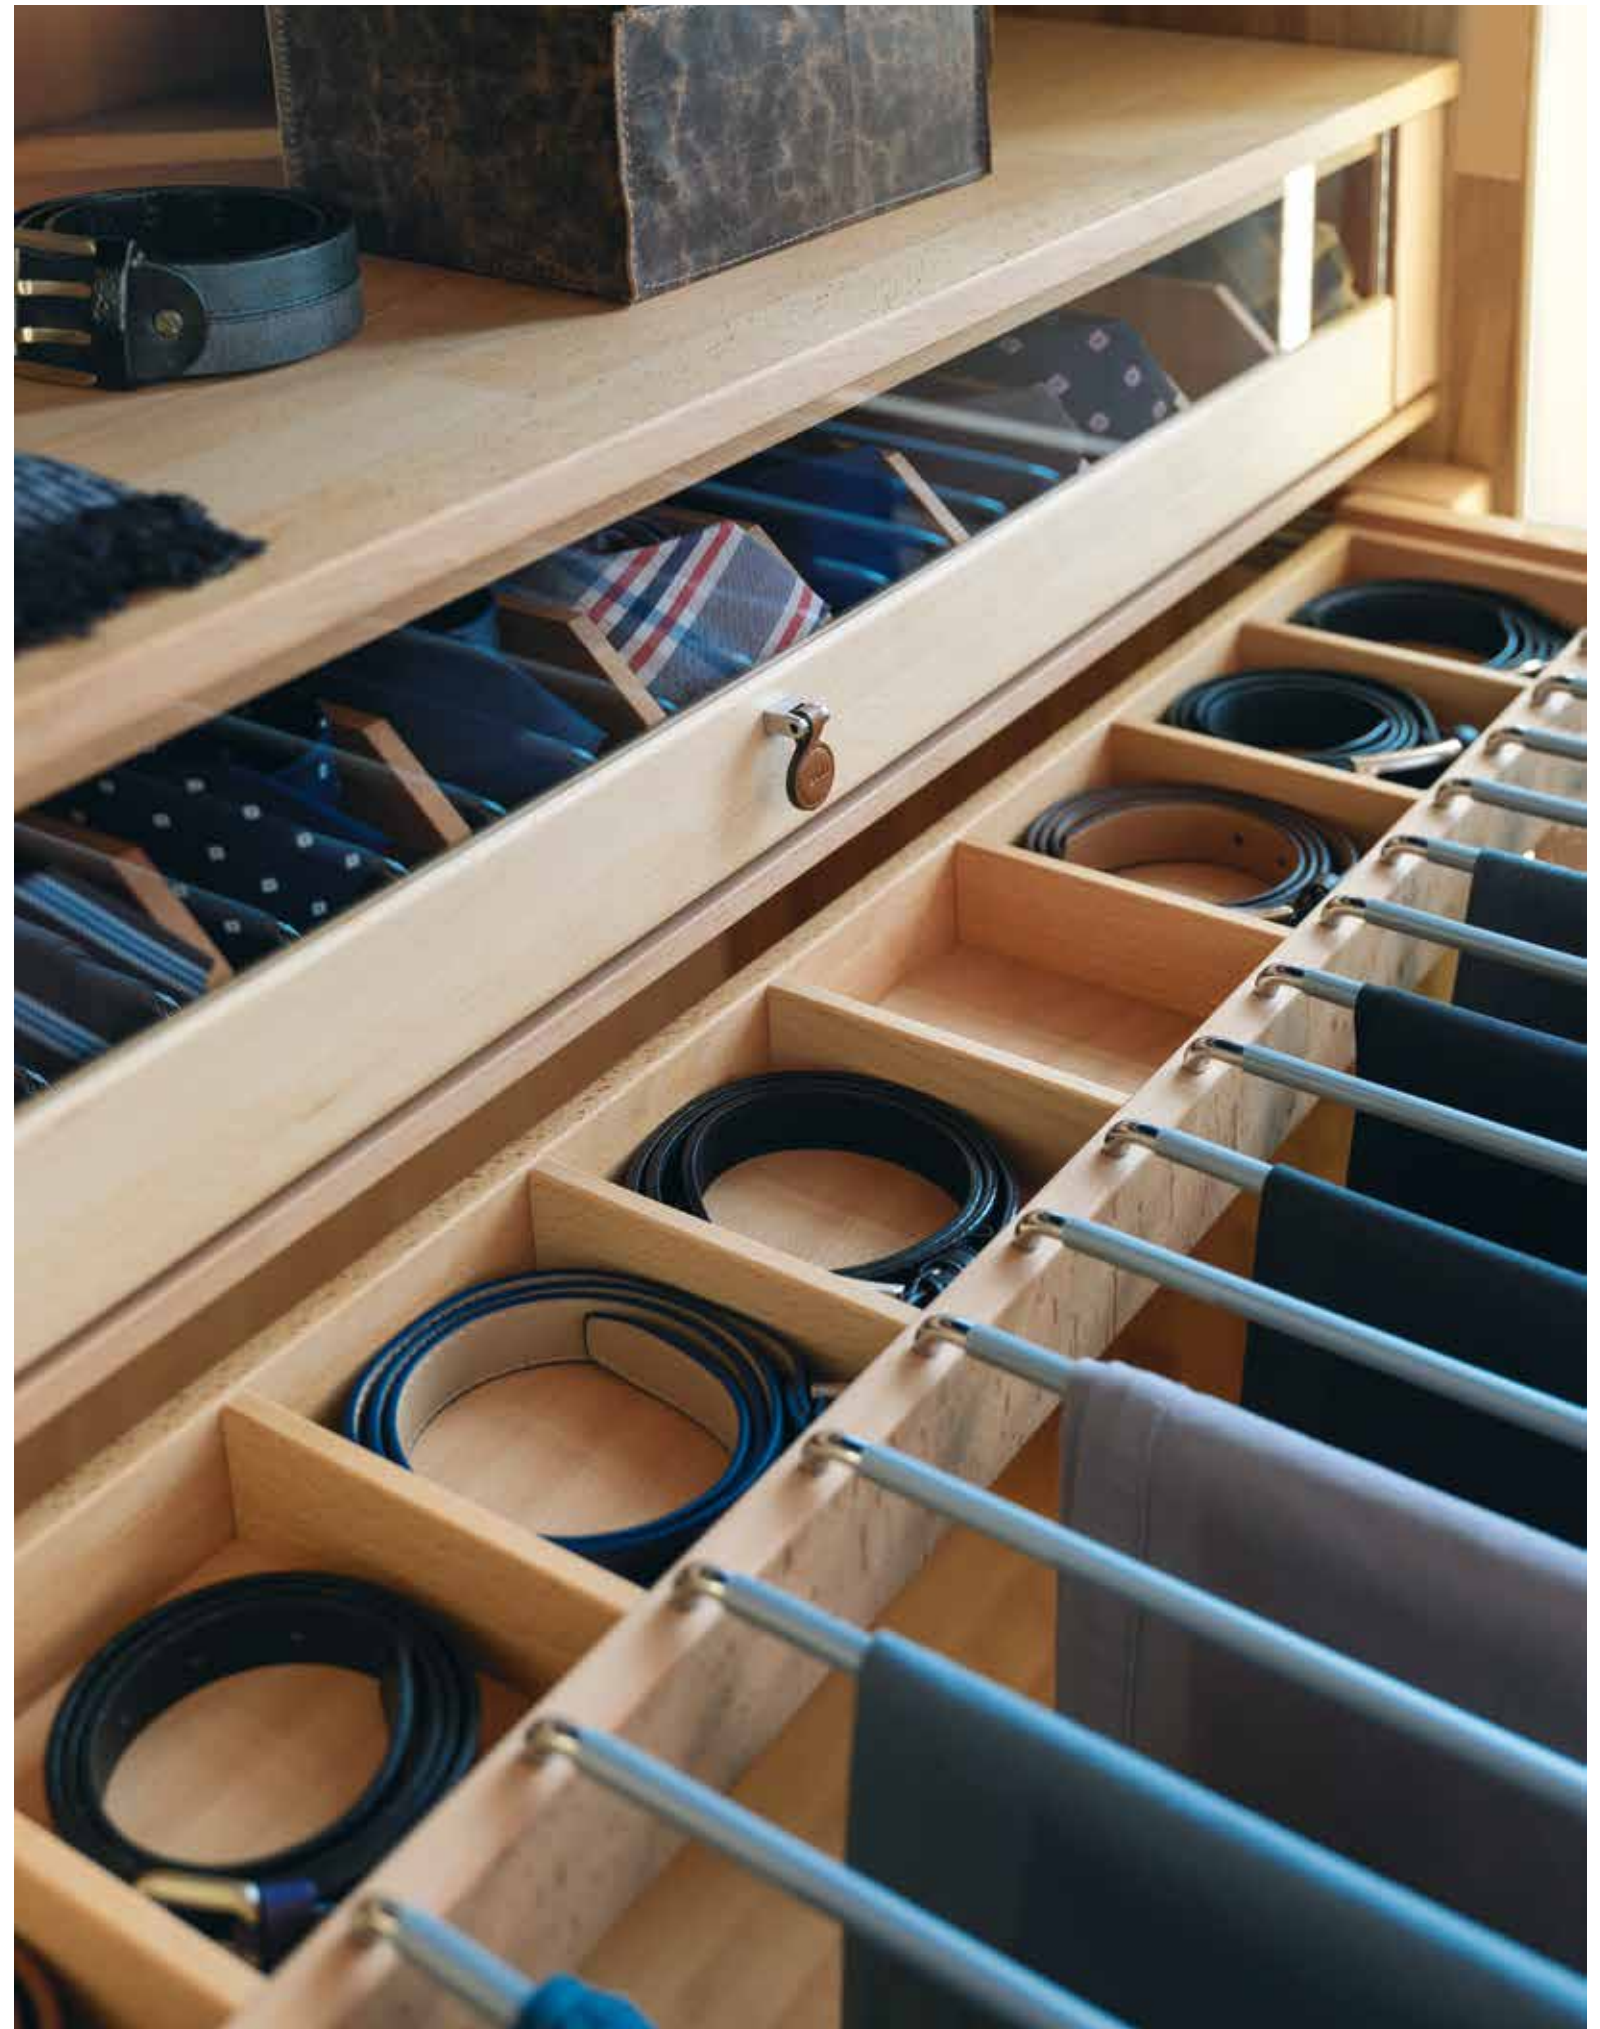

soft

The **soft** hinged door wardrobe is a spacious piece of craftsmanship. And the best thing about it – you can adapt it to your own preferences. Select your individual mix of coloured glass and solid wood and plan the interior just as you like. The optional mount with LED lighting perfectly illuminates your finished masterpiece.